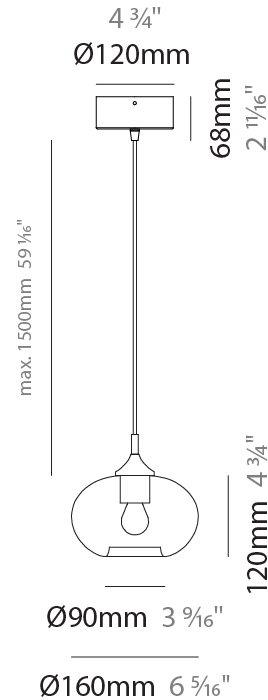

PARIGI CIPOLLA MONOPOINT SUSPENSION

D141075-

base number Finish
Options

1. To build a product code in our configurator select the specify button on the base model # product page
2. To build a manual product code on this datasheet choose from the options listed below in blue font and add the suffix to the base model #

GENERAL

Series: Parigi Cipolla
Subseries: Parigi Cipolla Monopoint
Brand: Cangini & Tucci
Division: Design
Mounting Type: Suspension
Mounting Location: Ceiling
Subcategory: Pendant

PHYSICAL

Shape: Sphere
Diameter (mm): 160
Diameter (in): 6 ⁵/₁₆
Height (mm): 120
Height (in): 4 ³/₄
Max. Overall Height (mm): 1620
Max. Overall Height (in): 63 ³/₄
Light Distribution: Omnidirectional
Weight (kg): 0.45
Weight (lbs): 0.99
Fixture Finish: [AMB / GRN / PNK / RUB / SKB / SMK / TOB / TRA](#)
Holder Finish: CHR
Fixture Material: Glass / Metal
Cable Details: 1500mm Cable

ELECTRICAL

Number of Lamps: 1
Lamp Type: LED Retrofit
Bulb Included: Bulb Not Included
Max. Wattage Per Lamp (W): 4
Lamp Base: E12
Input Voltage (V): 120

LED

OPTICAL

RATINGS AND CERTIFICATIONS

Certified By: Certified for North American Standards
IP rating: IP20

PROJECT
TYPE
SPECIFIER
QUANTITY
DATE