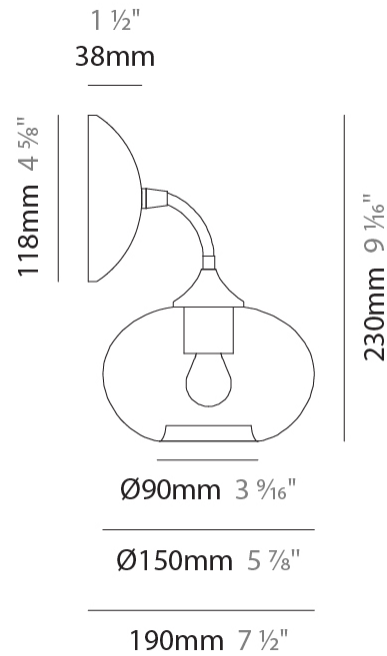

GENERAL

Series: Parigi Cipolla
 Subseries: Parigi Cipolla Monopoint
 Brand: Cangini & Tucci
 Division: Design
 Mounting Type: Suspension
 Mounting Location: Ceiling
 Subcategory: Pendant

PHYSICAL

Shape: Sphere
 Diameter (mm): 160
 Diameter (in): 6 ⁵/₁₆
 Height (mm): 120
 Height (in): 4 ³/₄
 Max. Overall Height (mm): 1620
 Max. Overall Height (in): 63 ³/₄
 Light Distribution: Omnidirectional
 Weight (kg): 0.45
 Weight (lbs): 0.99
 Fixture Finish: [AMB / GRN / PNK / RUB / SKB / SMK / TOB / TRA](#)
 Holder Finish: CHR
 Fixture Material: Glass / Metal
 Cable Details: 1500mm Cable

GENERAL

Series: Parigi Cipolla
 Brand: Cangini & Tucci
 Division: Design
 Mounting Type: Surface
 Mounting Location: Wall
 Subcategory: Ambient

PHYSICAL

Shape: Sphere
 Length (mm): 150
 Length (in): 5 ⁷/₈
 Height (mm): 230
 Depth (mm): 190
 Height (in): 9 ¹/₁₆
 Depth (in): 7 ¹/₂
 Light Distribution: Omnidirectional
 Weight (kg): 0.45
 Weight (lbs): 0.99
 Fixture Finish: [AMB / GRN / PNK / RUB / SKB / SMK / TOB / TRA](#)
 Holder Finish: CHR
 Fixture Material: Glass / Metal

ELECTRICAL

Number of Lamps: 1
 Lamp Type: LED Retrofit
 Bulb Included: Bulb Not Included
 Max. Wattage Per Lamp (W): 4
 Lamp Base: E12
 Input Voltage (V): 120

LED

OPTICAL

RATINGS AND CERTIFICATIONS

Certified By: Certified for North American Standards
 IP rating: IP20